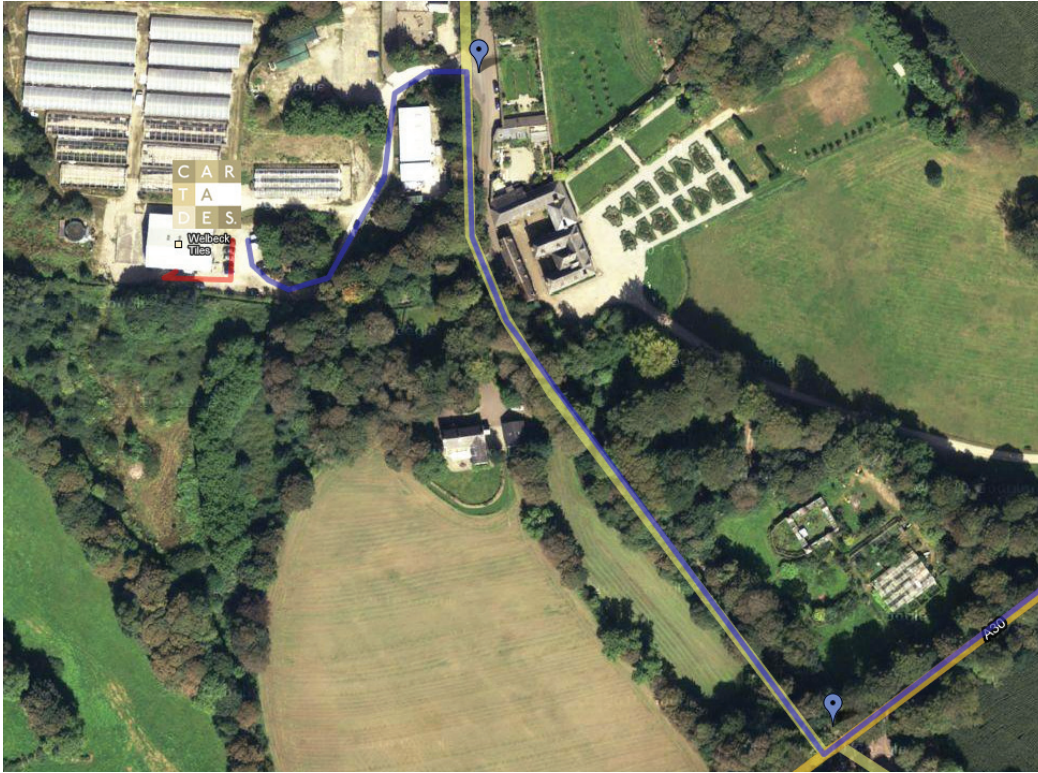

Directions to Carta Design

- From the A30 at Penzance Heliport (Tesco roundabout) **stay on the A30** heading towards Lands End.
- Go straight over the **next three roundabouts**.
- You will come to a **wooded canopy** of straight section of road. **Look out** for the signpost to NEWLYN going left but...
- At this crossroad turn **RIGHT**.
- 400 yards up this hill turn **LEFT** into the Trereife Business Park (Opposite large beige rendered wall).
- Go through the **gate** and **keep left** down the concrete road. Stay on this until it turns to gravel and bear right. The dark **wooden building** is the Offices. Park here where you can.
- Entrance is down the **left side** of the building.
- Carta Design is buzzer **No. 5**

- You will come to a **wooded canopy** of straight section of road. **Look out** for the signpost to NEWLYN going left but...
- At this crossroad turn **RIGHT**.

- 400 yards up the hill turn **LEFT** into the Tereife Business Park (Opposite large beige rendered wall).
- Go through the **gate** and **keep left** down the concrete road.